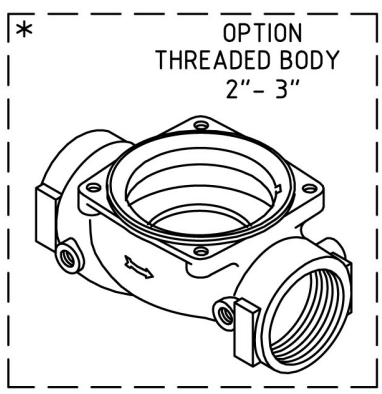

Components for RAM Valve:

- FOR 4" - 10" ONLY