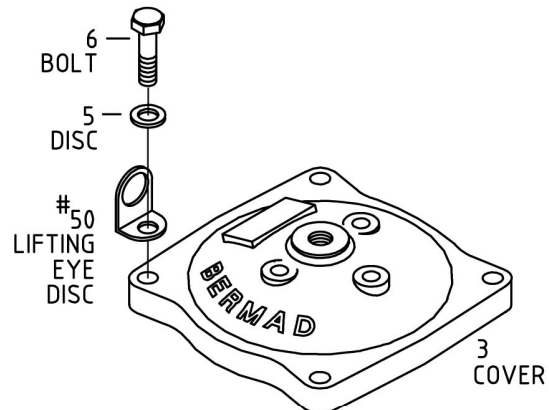

Components for RAM Valve:

- FOR 4" - 10" ONLY