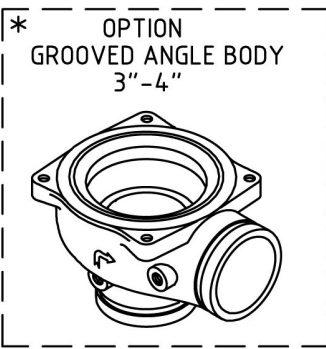

Components for RAM Valve:

- FOR 4" - 10" ONLY