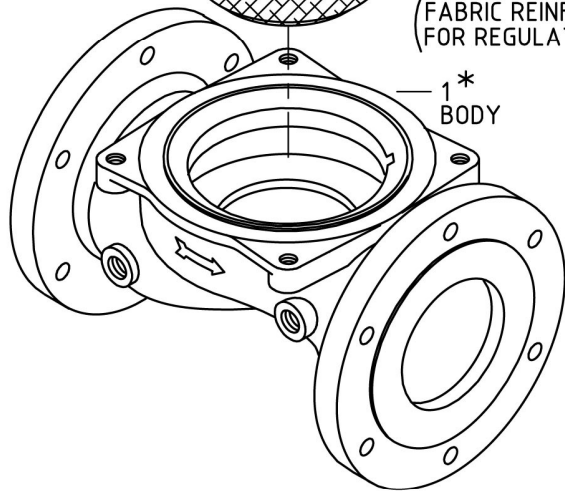

Components for RAM Valve:

- FOR 4" - 10" ONLY