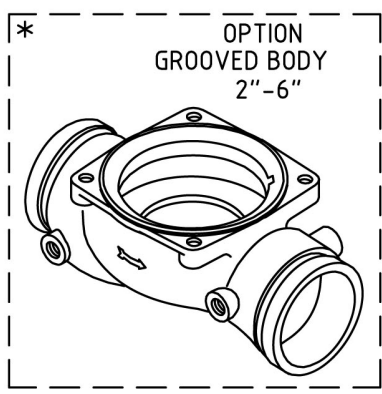

Components for RAM Valve:

- FOR 4" - 10" ONLY